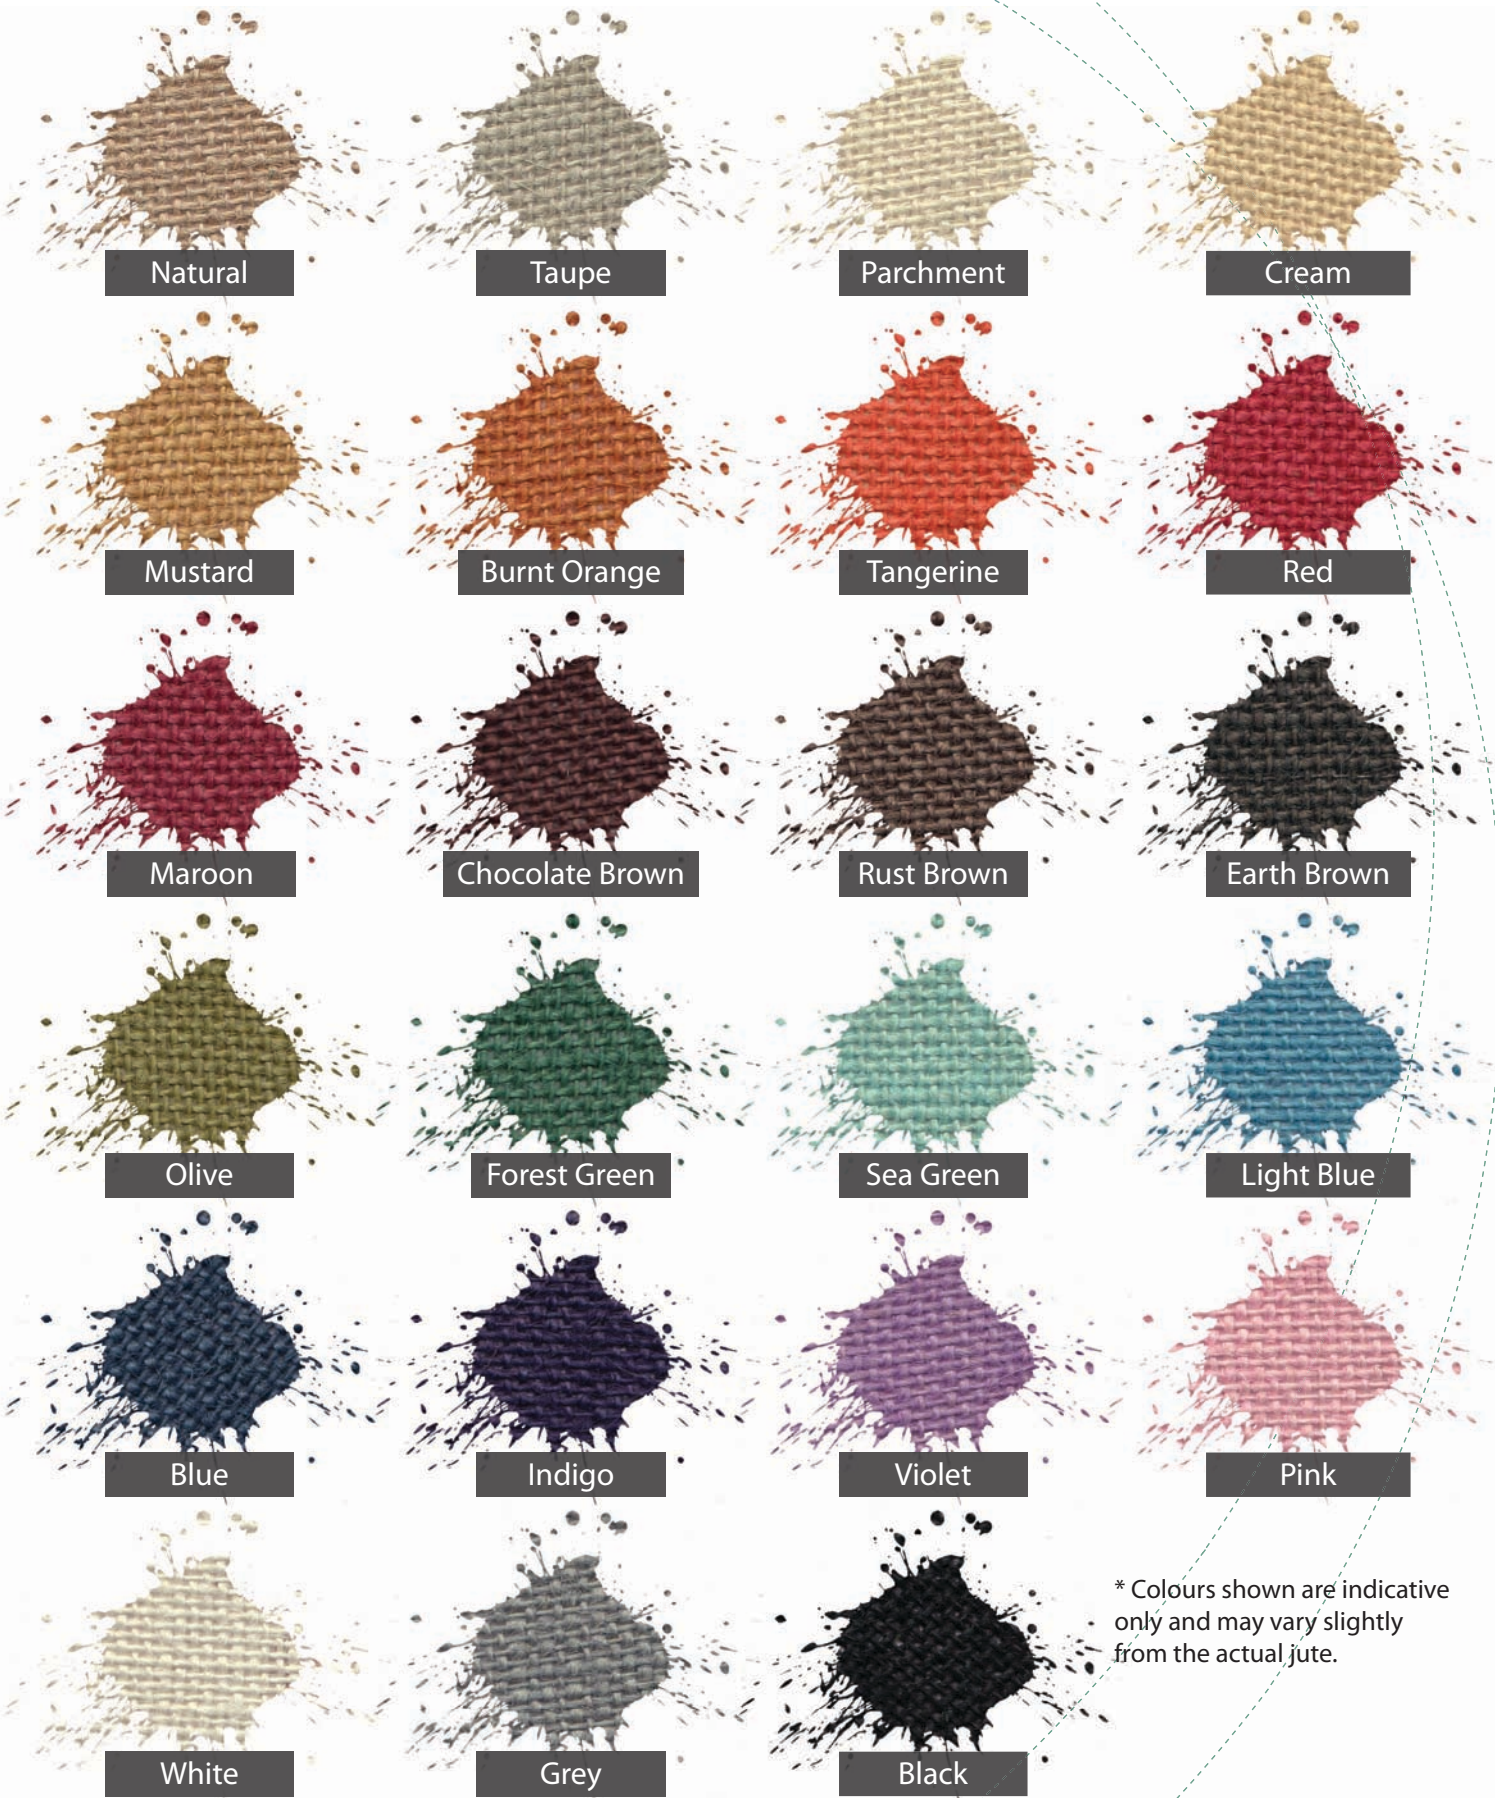

Jute colour chart

* Colours shown are indicative only and may vary slightly from the actual jute.